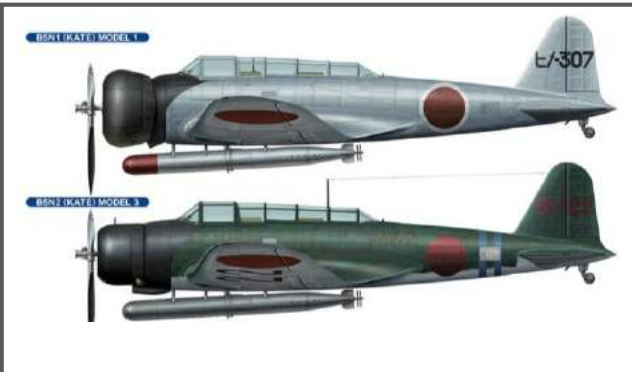

AC14211

BATTLESHIP TIPTOP (MTR)
 Nuovamente disponibile

1/800

HASEGAWA Limited Edition disponibili

HA01988 F/A-18E Super Hornet VFA-147 Argonauts 1/72

HA01991 P-51D Mustang Tuskegee Airmen (include 2 kits) 1/72