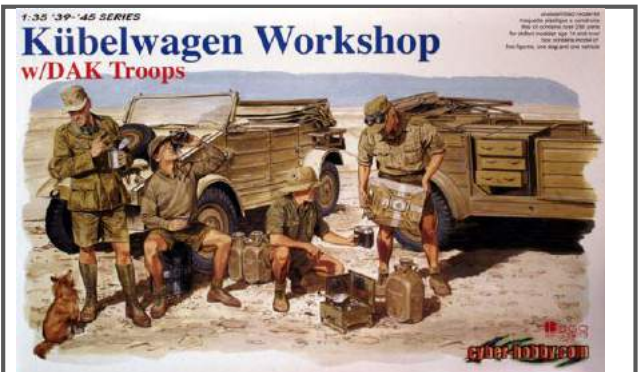

**DRAGON** \*\*Limited Edition\*\*

DR5503 FOCKE WULF FW 190D 1/48

DR5507 ME 162A-1a JABO 1/48

DR5573 Focke-Wulf Ta152C-1/R14 1/48

DR6182 FIREFLY VC 1/35

DR6258 PANZERJAGER I 4.7 CM 1/35

DR6338 KUBELWAGEN WORKSHOP w/DAK FIGURES include 5 figure 1/35