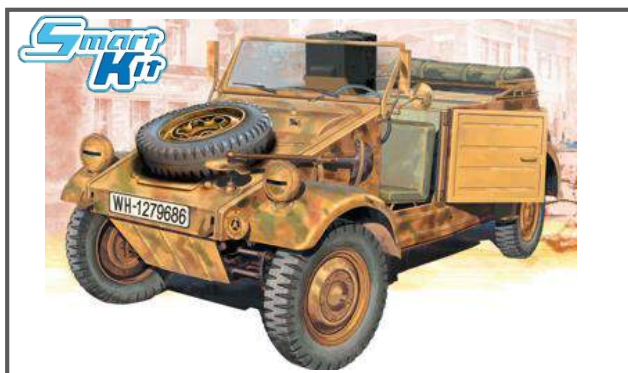

DR6886

Kubelwagen Radio Car
Include figurino e radio set

1/35